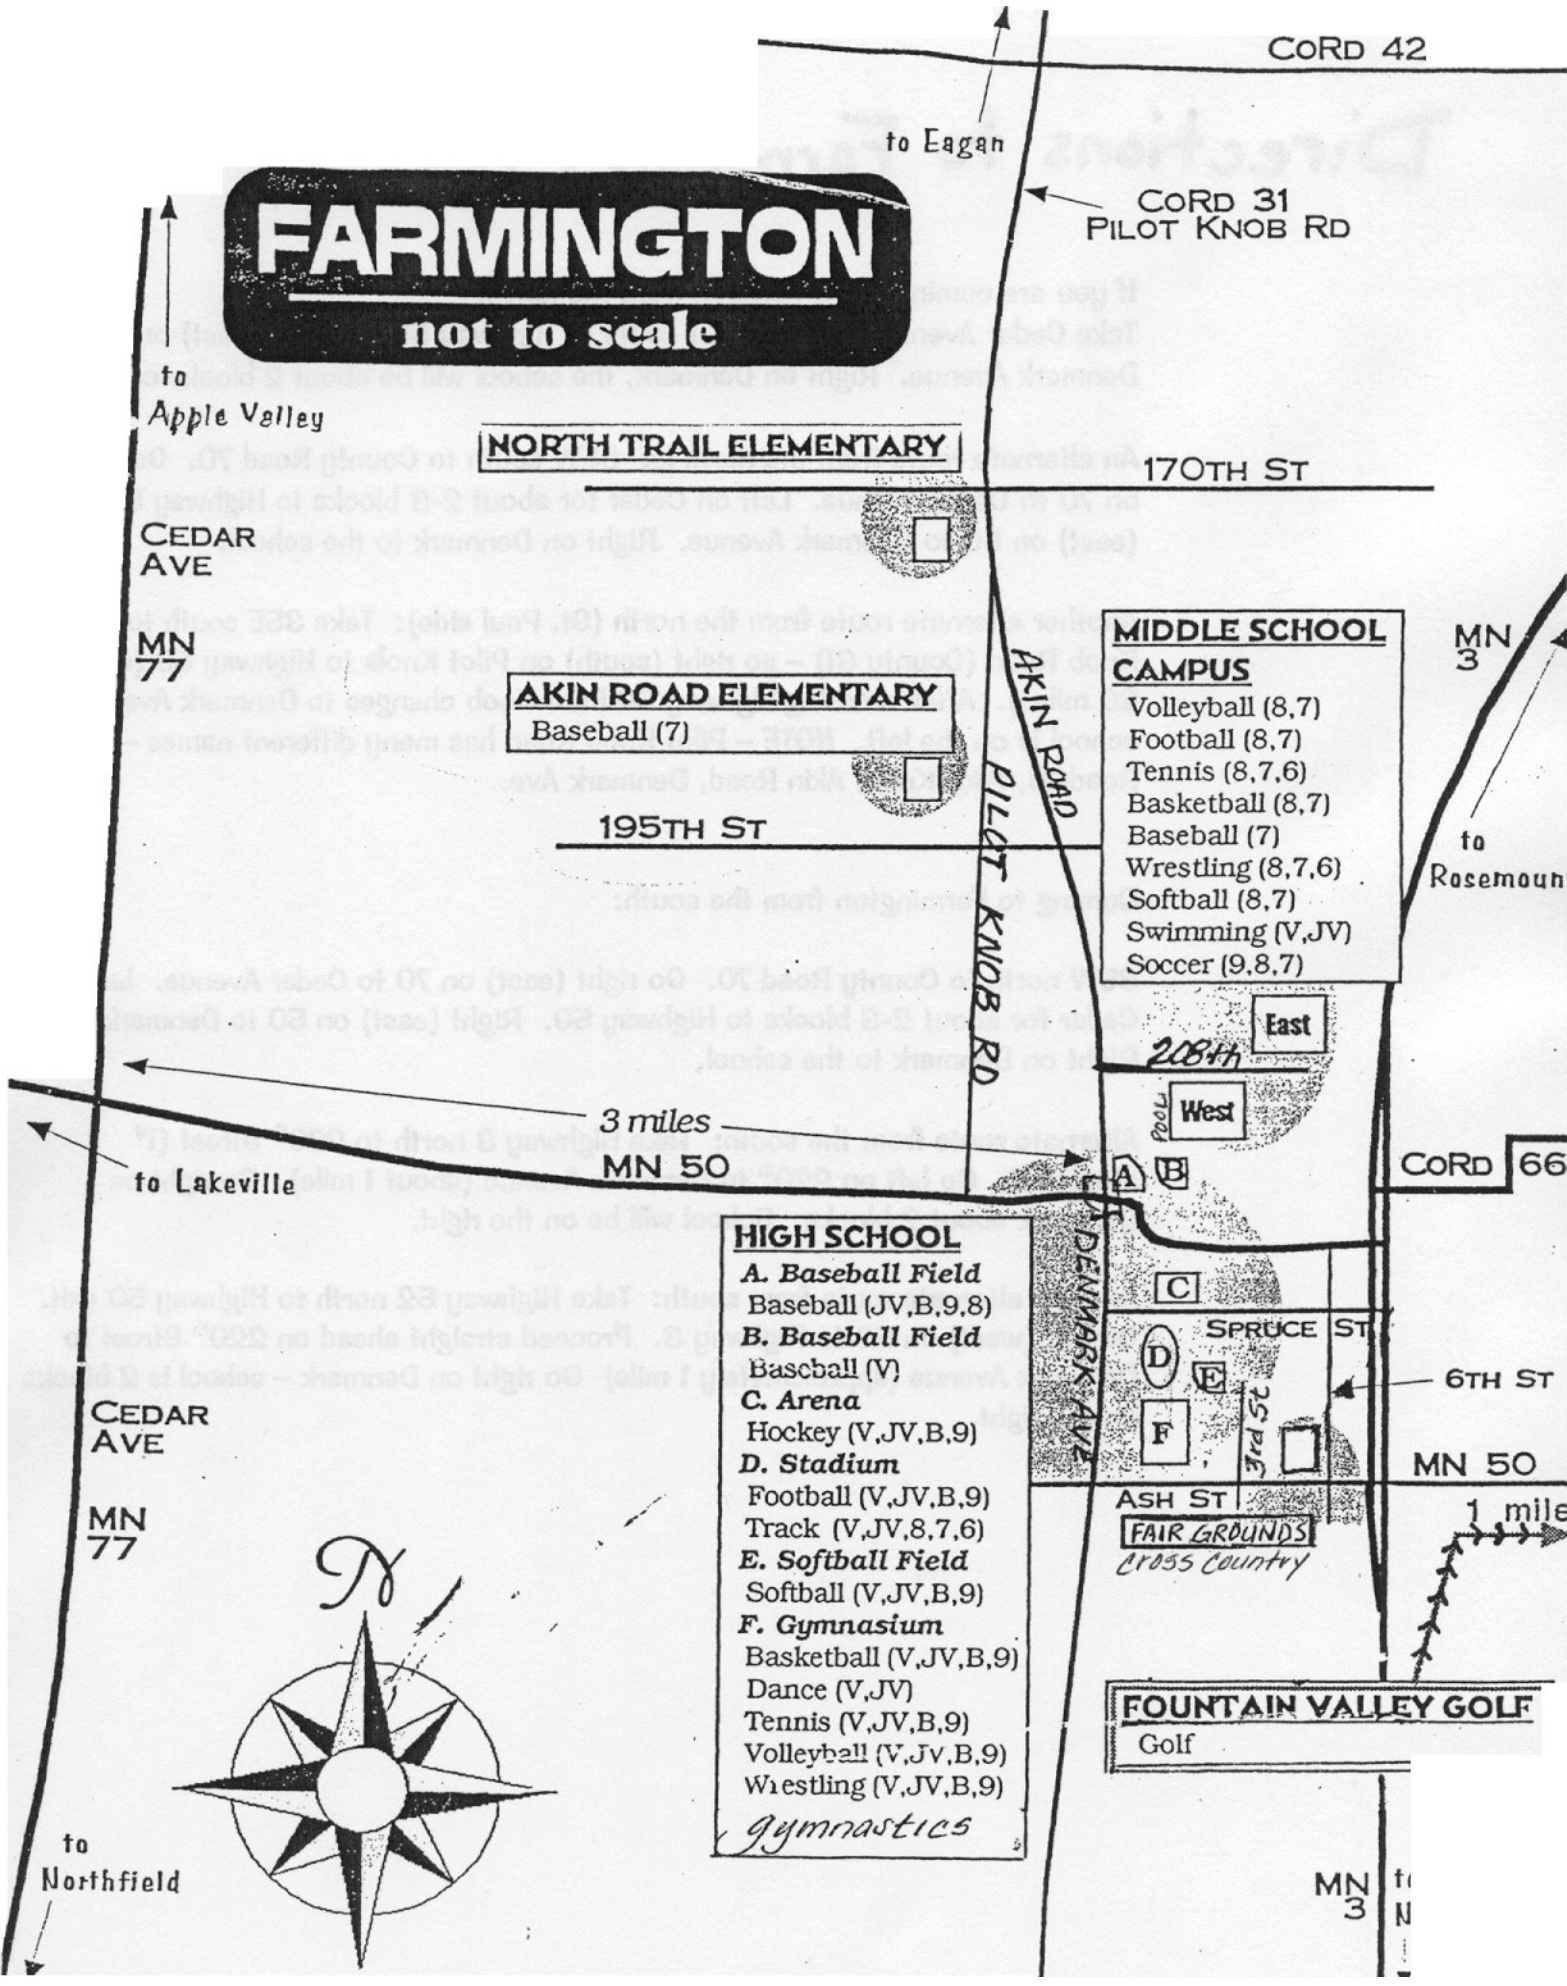

FAIR GROUNDS
Cross Country

FOUNTAIN VALLEY GOLF
Golf

CORD 42

CORD 31
PILOT KNOB RD

to Apple Valley

CEDAR AVE

MN 77

to Egan

170TH ST

MN 3

to Rosemount

195TH ST

AKIN ROAD
PILOT KNOB RD

East
208th
Pool West

CoRD 66

3 miles
MN 50

to Lakeville

CEDAR AVE

MN 77

SPRUCE ST

6TH ST

MN 50

ASH ST
FAIR GROUNDS
Cross Country

1 mile